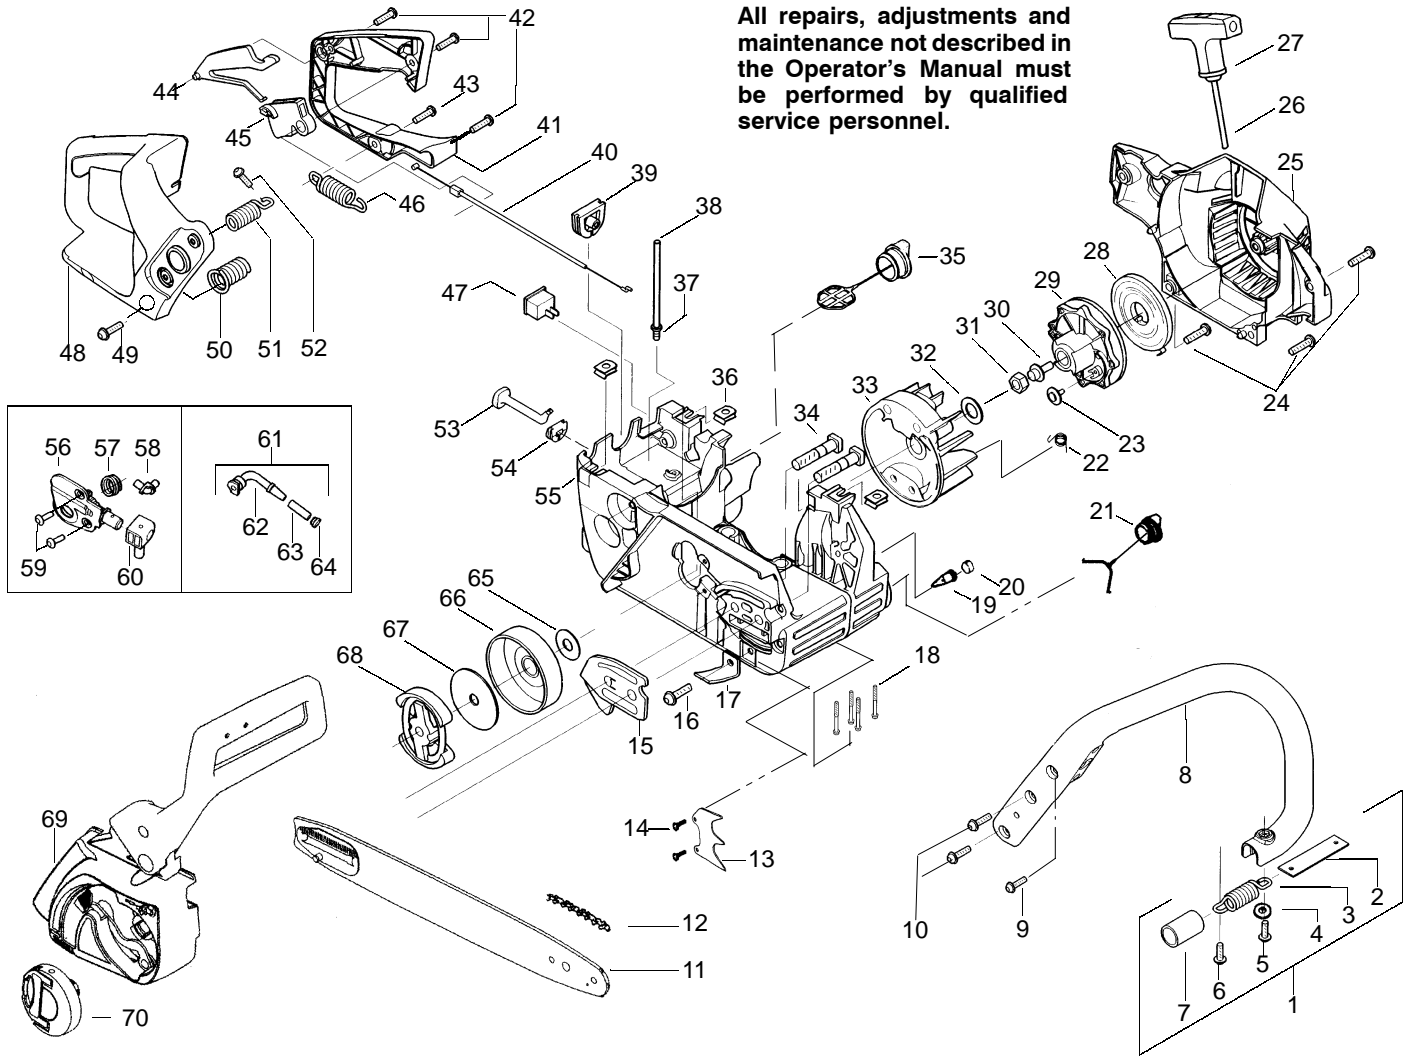

⚠ WARNING
All repairs, adjustments and maintenance not described in the Operator's Manual must be performed by qualified service personnel.

Ref.	Part No.	Description	Ref.	Part No.	Description	Ref.	Part No.	Description
1.	530047963	Assy.-Isolator	25.	530056333	Housing-Fan	51.	530071385	Kit-Isolator (Upper)
2.	530047608	Strap-Limiter	26.	530069232	Kit-Rope	52.	530015875	Screw
3.	530042082	Spring-Isolator	27.	530056402	Handle-Starter	53.	530047605	Knob-Choke
4.	530015123	Washer	28.	530027531	Spring-Recoil	54.	530049005	Grommet-Knob
5.	530016018	Screw	29.	530037817	Pulley-Starter	55.	530056596	Assy-Chassis
6.	530015843	Screw	30.	530015920	Screw	56.	530071259	Kit-Oil Pump (Incls. 57,58,60)
7.	530036142	Sleeve-AV Spring	31.	530016134	Nut-Flywheel	57.	530037820	Gear-Worm Spring
8.	530047583	Handle-Front	32.	530015127	Washer-Flywheel	58.	530049477	Elbow-Oil Pickup
9.	530015940	Screw	33.	530039209	Assy-Flywheel	59.	530016064	Screw
10.	530015814	Screw	34.	530016133	Bolt-Bar	60.	530019206	Seal Block
11.	530044900	Bar - 14"	35.	530047192	Assy-Fuel Cap	61.	530047663	Assy-Oil Pickup (Incl. 62-64)
	530044901	Bar - 16"	36.	530015922	Nut-"U"-Type	62.	530038373	Pick-up Oiler
12.	505369852	Chain 14"	37.	530023877	Fitting-fuel line	63.	530037821	Filter-Oil
	505369856	Chain 16"	38.	530069216	Kit-Fuel line (large)	64.	530030189	Plug-Oil Filter
13.	530014381	Kit-Assy Spike (incl. 14)	39.	530047631	Grommet-Cable	65.	530015907	Washer-Thrust
14.	530015805	Screw	40.	530047602	Cable-Throttle	66.	530047061	Assy-Clutch Drum w/bearing
15.	530038238	Plate-Bar Mounting	41.	530047581	Cover-Rear Handle	67.	530015611	Washer-Clutch
16.	530015814	Screw	42.	530015906	Screw	68.	530014949	Assy. Clutch
17.	530029850	Chain Catcher	43.	530015886	Screw	69.	530056923	Assy-Chain Brake
18.	530016132	Screw	44.	530036098	Lockout-Throttle	70.	530056935	Assy-Knob
19.	530026119	Check Valve	45.	530036097	Trigger-Throttle			
20.	530038264	Plug-Bronze Vent	46.	530042082	Spring			
21.	530010846	Assy-Oil Cap	47.	530069572	Kit-Switch			
22.	530023817	Spring-Starter Dog	48.	530047582	Handle - Rear			
23.	530016080	Screw	49.	530015814	Screw			
24.	530015892	Screw	50.	530053274	Assy. Isolator - lower			

✓ = NEW PART NUMBER FOR THIS IPL

★ = REFER TO THE SERVICE REFERENCE INDICATED FOR MORE INFORMATION. (LOCATED AT END OF IPL)