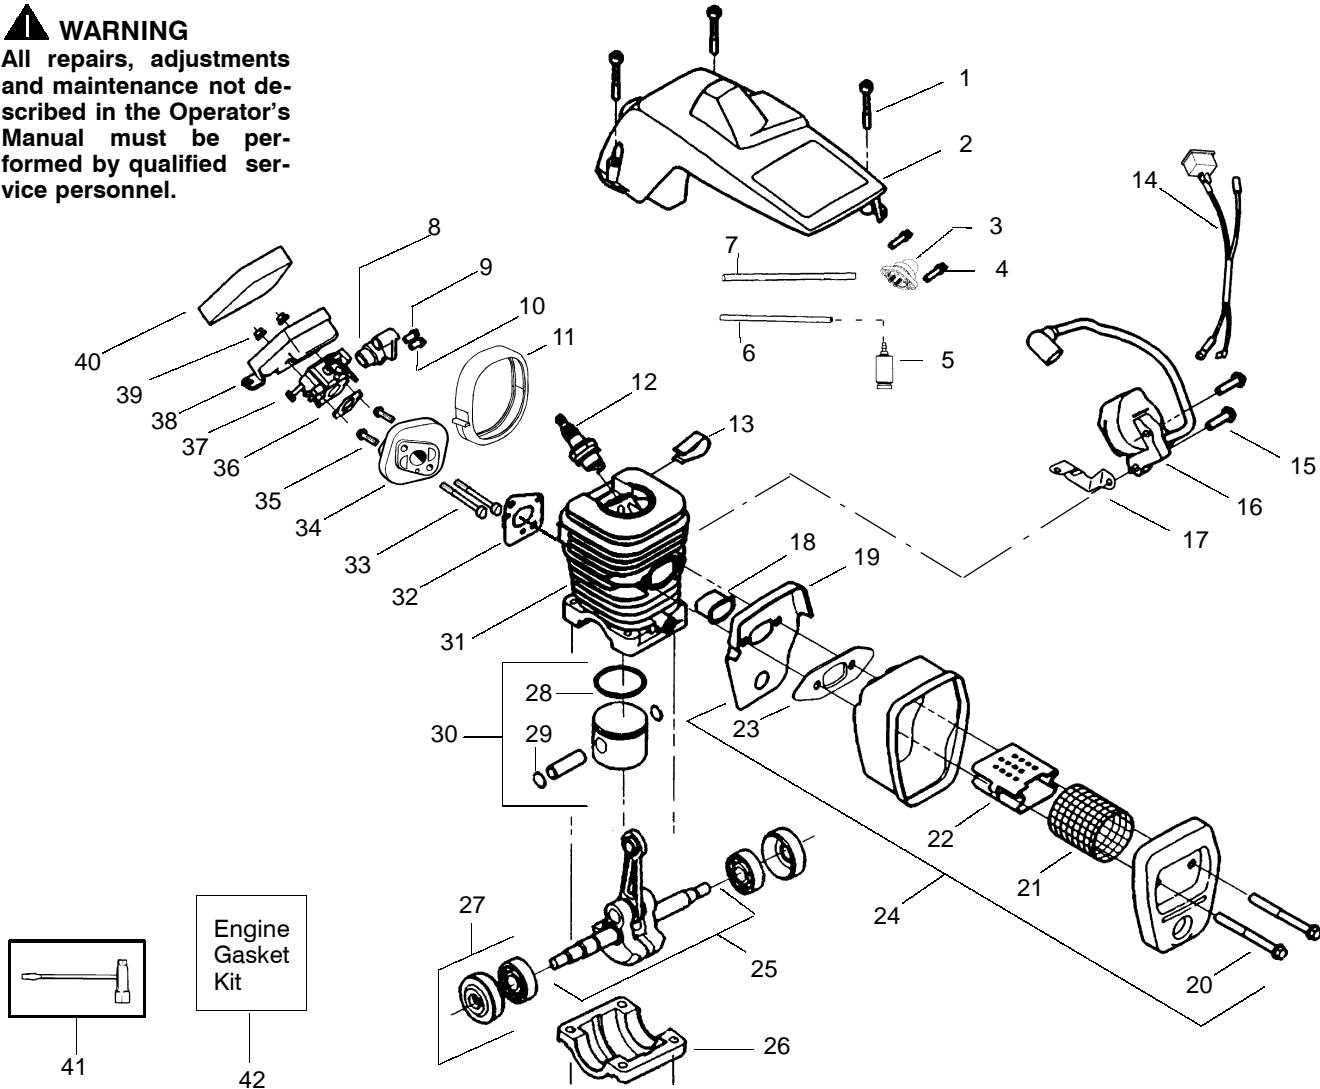

PARTS LIST NO. 530163178		<i>PARTNER</i>® PARTS LIST	CHAIN SAW MODEL(S) 391
DATE 6/27/02	NEW		PAGE NO. 2
Note: Illustration may differ from actual model due to design changes			

▲ WARNING

All repairs, adjustments and maintenance not described in the Operator's Manual must be performed by qualified service personnel.

Ref.	Part No.	Description	Ref.	Part No.	Description	Ref.	Part No.	Description
1.	530016153	Screw	20.	530016132	Screw	38.	530047604	Housing-Air Filter
2.	530071310	Shield-Cylinder	21.	530036103	Screen-Spark	39.	530016101	Nut
3.	530047213	Assy-Air Purge	22.	530037813	Diffuser-Muffler	40.	530037793	Air Filter - Foam
4.	530015780	Screw	23.	530069608	Gasket-Muffler (kit)	41.	530031135	Wrench-Bar
5.	530095646	Assy-Fuel Pick-up	24.	530047207	Assy-Muffler (Incl. 19,20, 21,22,23)	42.	530069608	Kit-Engine Gasket (incl. 36,32,23)
6.	530069247	Kit-Line Purge/Carb. (Small Dia)	25.	530047062	Assy-Crankshaft			
7.	530069216	Kit-Line Purge/Tank (large line)	26.	530037935	Cap-Crankcase			
8.	530049244	Grommet-Carb Adjust.	27.	530056363	Assy-Seal & Bearing			
9.	530038479	Limiter Cap-High(brown)	28.	530038729	Ring-Piston			
10.	530038478	Limiter Cap-Low(tan)	29.	530015697	Retainer - Piston Pin			
11.	530054144	Seal-Carb Adapter	30.	530071408	Kit-Piston - (incl. 28-29)			
12.	952030150	Spark Plug (RCJ-7Y)	31.	530071412	Kit-Cylinder			
13.	530016136	Clip-High Tension Lead	32.	530069608	Gasket-Carb. Adapter (kit)			
14.	530049117	Assy-Wire Harness (includes switch)	33.	530016187	Screw			
15.	530015814	Screw	34.	530049700	Carb. Adapter			
16.	530039167	Module-Ignition	35.	530016386	Screw	530088496	Manual - (Scan)	
17.	530047442	Strap-Ground	36.	530069608	Carb. Gasket (kit)	530088497	Manual - (Euro I)	
18.	530037652	Insulator-Heat	37.	530069722	Kit-Carburetor (incl. 9 & 10)	530088498	Manual - (Euro II)	
19.	530049870	Back Plate-Muffler				530054781	Decal-Warning	
								Not Shown

↗ = NEW PART NUMBER FOR THIS IPL

* = REFER TO THE SERVICE REFERENCE INDICATED FOR MORE INFORMATION. (LOCATED AT END OF IPL)